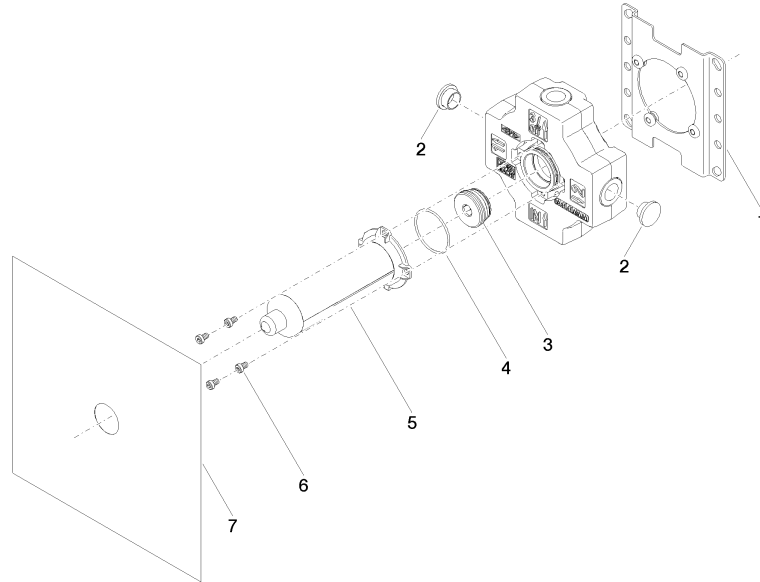

Concealed two-way diverter -

35 202 970 90

- red brass, lead-free
- 1x male 1/2" connector
- 2x female thread 1/2" outlet
- cut-to-length spindle and sleeve
- dust cover
- anti-water packing
- soundproofing

Concealed two-way diverter -

35 202 970 90

Flow rate chart

Certificates

WRAS_2307045.

Concealed two-way diverter -

35 202 970 90

Spare parts list

No.	Item Number	Name	Quantity used	Delivery time
1	04 17 20 252 00 90	base	1	60
2	09 31 20 092 90	plug	4	2
3	90 31 20 131 00 90	plug	1	2
4	09 14 10 210 90	seal	1	2
5	04 21 02 180 10 90	cap	1	2
6	09 30 30 112 90	screw	4	2
7	04 14 03 116 00 90	gasket kit	1	2