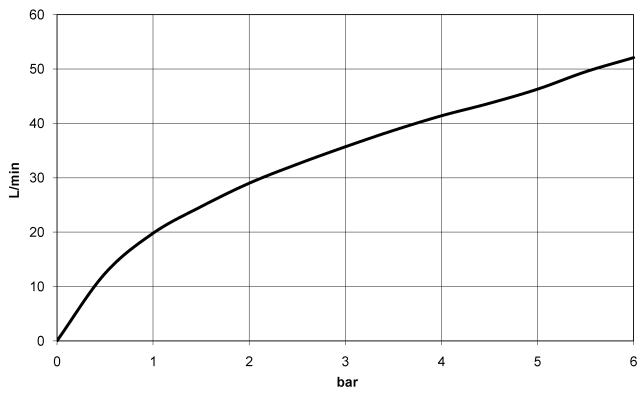

Concealed two-way diverter -

35 202 970 90

- red brass, lead-free
- 1x male 1/2" connector
- 2x female thread 1/2" outlet
- cut-to-length spindle and sleeve
- dust cover
- anti-water packing
- soundproofing

Concealed two-way diverter -

35 202 970 90

Flow rate chart

Certificates

WRAS_2307045.

Concealed two-way diverter -

35 202 970 90

Spare parts list